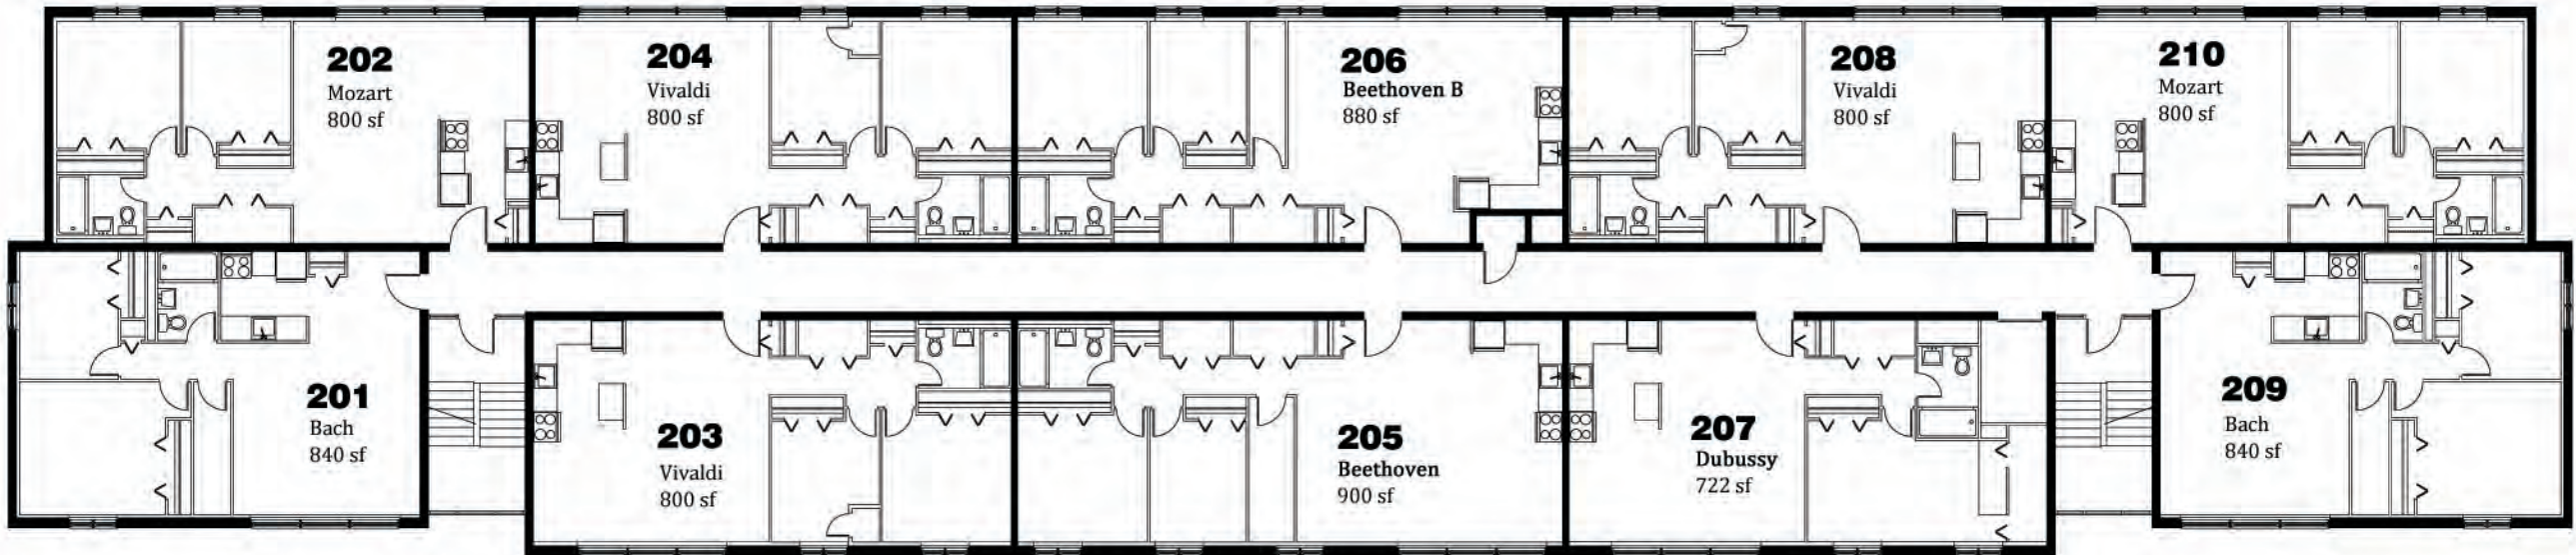

Second Floor - Floor Plate

25 Tamarack Street, Deep River, ON

1 & 2 Bedroom Units

T: 613.584.1987

sheila@kerryhill.ca

www.kerryhillcourt.com

Parking Lot